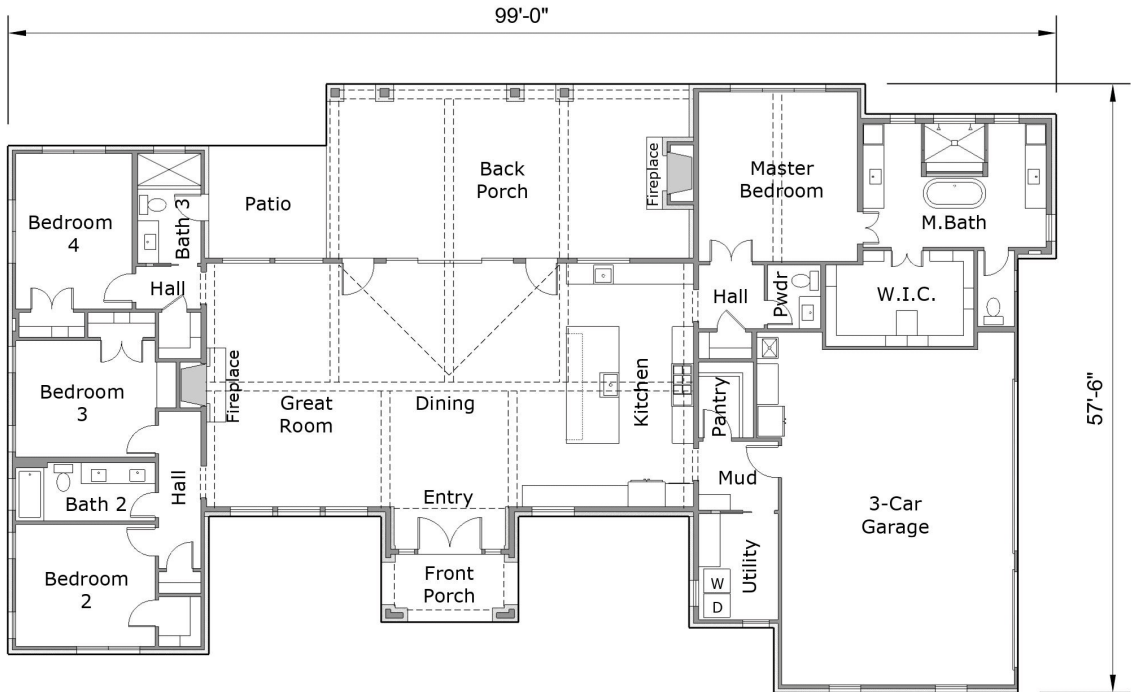

Meeker

2948 SF - 1-Story - 4 Bedrooms - 3.5 Bathrooms - 3-Car Garage
Master Suite - Vaulted Great Room - Open Floor Plan - Large Back Porch

Front View

LIVING AREA:	2948 SF
PORCHES:	653 SF
GARAGE:	753 SF
BRICK LEDGE:	104 SF
UNDER ROOF:	4457 SF

Front View

Back View

Back View

amberdilanehomes.com
903-887-4228

Meeker

2948 SF - 1-Story - 4 Bedrooms - 3.5 Bathrooms - 3-Car Garage
Master Suite - Vaulted Great Room - Open Floor Plan - Large Back Porch

Floor Plan

LIVING AREA:	2948 SF
PORCHES:	653 SF
GARAGE:	753 SF
BRICK LEDGE:	104 SF
UNDER ROOF:	4457 SF

amberdilanehomes.com
903-887-4228